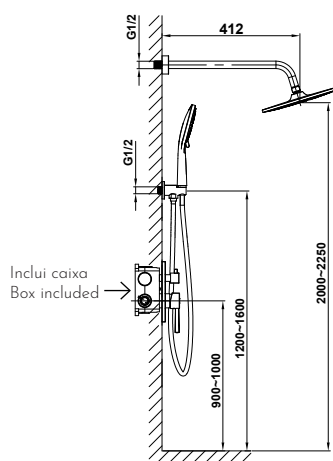

Inclui caixa
Box included