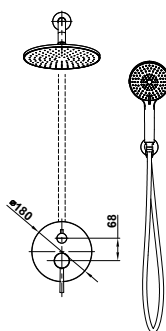

Inclui caixa
Box included